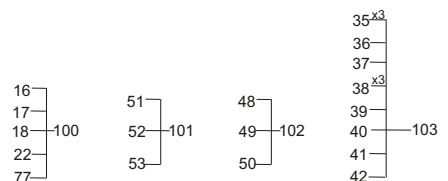

POS. No.	Ref. No.	Description	POS. No.	Ref. No.	Description
1	187739	SCREW	45	187785	SPACER
2	187740	REAR COVER	46	187786	SPROCKET
3	187741	SPACER	47	187787	CHAIN CATCH
4	187742	FRONT HAND GUARD	48	187788	ELASTOMER CONNECTOR
5	187743	SPRING	49	187789	FILTER SPRING
6	187744	CARBON BRUSH SEAT	50	187790	OIL TANK
7	187745	CARBON BRUSH	51	187791	SEALING CAP
8	187746	CARBON BRUSH COVER	52	187792	POT COVER GASKET
9	187747	HOUSING-LEFT	53	187794	OIL TANK CAP
10	187748	INSIDE WIRE	54	187795	BEARING
11	187749	MICROSWITCH(2.2W)	55	187796	OUTPUT AXIS
12	187751	STATOR(2KW/2.2KW)	56	187797	BIG GEAR
13	187753	SCREW ST4.2x60	57	187798	BEARING
14	187754	DEFLECTOR	58	187799	OIL PUMP WORM GEAR
15	187755	MOTOR BRACKET	59	187800	C CLIP
16	187756	OIL PUMP CRUCIBLE BAR	60	187801	C CLIP
17	187757	O- RING	61	187802	LITTLE GEAR
18	187758	OIL PUMP SET	62	187804	BRAKE BAND
19	187759	SCREW M4x14	63	187805	BRAKE SPRING
20	187760	SPACER	64	187806	BRACKET ARM
21	187761	OIL PIPE 1	65	187807	SNAP RING
22	187762	PUMP CASING	66	187809	ROTATOR
23	187763	OIL PIPE 2	67	187810	BEARING
24	187764	BRAKE SPRING	68	187811	SHOCKPROOF SLEEVE
25	187765	BRAKE HINGE	69	187812	ELECTRIC CAPACITY
26	187766	BRAKE BLOCK	70	187813	TRIGGER
27	187767	CHAIN PLATE SEAT	71	187814	LOCK-OFF SWITCH
28	187768	SCREW ST4x25	72	187815	SCREW
29	187769	SPIKED BUMPER	73	187816	CLAMP
30	187820	BAR COVER 18"	74	187817	POWER CORD
31	187821	BAR 18"	75	187818	CORD GUARD
32	187822	CHAIN 18"	76	187819	CORD RETAINER
33	187773	SCREW M4x6	77	187830	RIVET
34	187774	CHAIN PLATE	78	187831	AMPHENOL CONNECTOR
35	187775	SPRING ST4x14	79	187832	TERMINAL
36	187776	SPIRAL PLATE	80	187833	TERMINAL SET
37	187777	PROTECTING COVER	81	187834	FLAG TYPE TERMINAL
38	187778	STEEL BALL	82	187835	FLAG TYPE TERMINAL
39	187779	ADJUSTING RING	83	187803	Spacer washer
40	187780	SPRING	100	187837	Oil pump
41	187782	C CLIP	101	187838	COVER OF THE OIL TANK
42	187781	KNOB	102	187839	OIL TANK
43	187783	HOUSING-RIGHT	103	187840	PORTECTIVE CASING
44	187784	SPACER