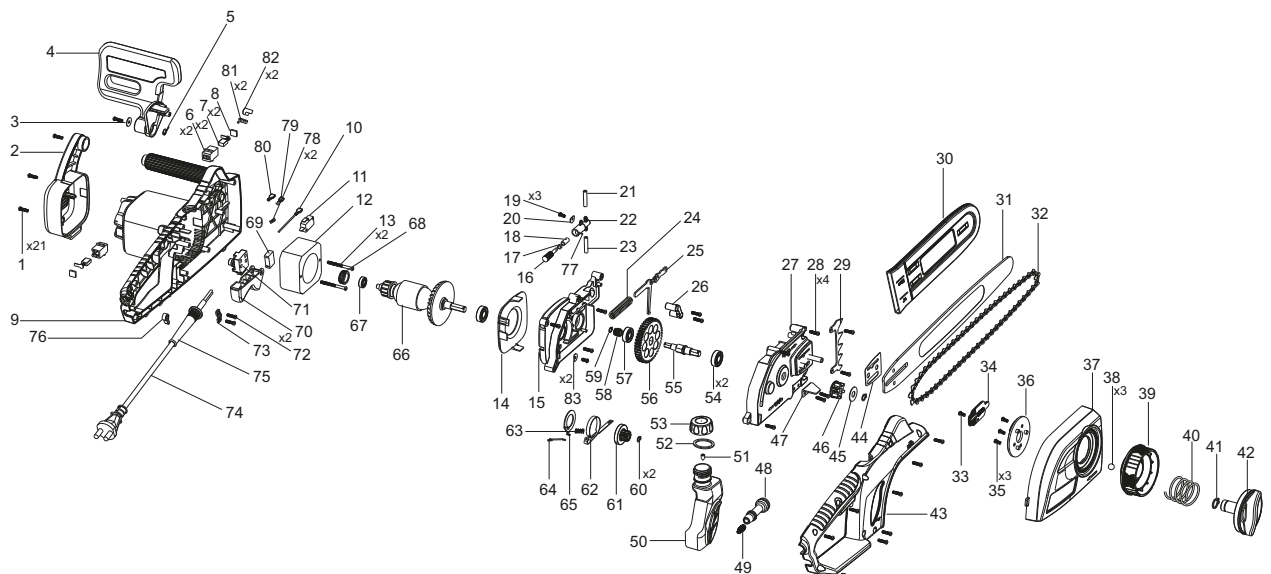

POS. No.	Ref. No.	Description	POS. No.	Ref. No.	Description
1	187739	SCREW	45	187785	SPACER
2	187740	REAR COVER	46	187786	SPROCKET
3	187741	SPACER	47	187787	CHAIN CATCH
4	187742	FRONT HAND GUARD	48	187788	ELASTOMER CONNECTOR
5	187743	SPRING	49	187789	FILTER SPRING
6	187744	CARBON BRUSH SEAT	50	187790	OIL TANK
7	187745	CARBON BRUSH	51	187791	SEALING CAP
8	187746	CARBON BRUSH COVER	52	187792	POT COVER GASKET
9	187747	HOUSING-LEFT	53	187794	OIL TANK CAP
10	187748	INSIDE WIRE	54	187795	BEARING
11	187749	MICROSWITCH(2.2W)	55	187796	OUTPUT AXIS
12	187751	STATOR(2KW/2.2KW)	56	187797	BIG GEAR
13	187753	SCREW ST4.2x60	57	187798	BEARING
14	187754	DEFLECTOR	58	187799	OIL PUMP WORM GEAR
15	187755	MOTOR BRACKET	59	187800	C CLIP
16	187756	OIL PUMP CRUCIBLE BAR	60	187801	C CLIP
17	187757	O- RING	61	187802	LITTLE GEAR
18	187758	OIL PUMP SET	62	187804	BRAKE BAND
19	187759	SCREW M4x14	63	187805	BRAKE SPRING
20	187760	SPACER	64	187806	BRACKET ARM
21	187761	OIL PIPE 1	65	187807	SNAP RING
22	187762	PUMP CASING	66	187809	ROTATOR
23	187763	OIL PIPE 2	67	187810	BEARING
24	187764	BRAKE SPRING	68	187811	SHOCKPROOF SLEEVE
25	187765	BRAKE HINGE	69	187812	ELECTRIC CAPACITY
26	187766	BRAKE BLOCK	70	187813	TRIGGER
27	187767	CHAIN PLATE SEAT	71	187814	LOCK-OFF SWITCH
28	187768	SCREW ST4x25	72	187815	SCREW
29	187769	SPIKED BUMPER	73	187816	CLAMP
30	187820	BAR COVER 18"	74	187817	POWER CORD
31	187821	BAR 18"	75	187818	CORD GUARD
32	187822	CHAIN 18"	76	187819	CORD RETAINER
33	187773	SCREW M4x6	77	187830	RIVET
34	187774	CHAIN PLATE	78	187831	AMPHENOL CONNECTOR
35	187775	SPRING ST4x14	79	187832	TERMINAL
36	187776	SPIRAL PLATE	80	187833	TERMINAL SET
37	187777	PROTECTING COVER	81	187834	FLAG TYPE TERMINAL
38	187778	STEEL BALL	82	187835	FLAG TYPE TERMINAL
39	187779	ADJUSTING RING	83	187803	Spacer washer
40	187780	SPRING	100	187837	Oil pump
41	187782	C CLIP	101	187838	COVER OF THE OIL TANK
42	187781	KNOB	102	187839	OIL TANK
43	187783	HOUSING-RIGHT	103	187840	PORTECTIVE CASING
44	187784	SPACER			